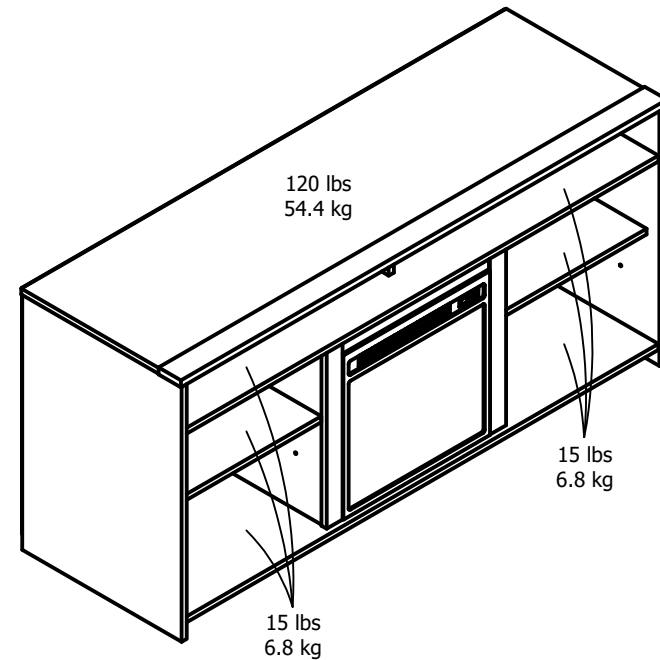

2920 Fireplace/TV Stand

Wood Breakdown:
85 xx% & MDF 5%
Total storage: 10.2 cubic feet

Overall Product Size:
59.69"W x 19.69"D x 28"H
151.6cm W x 50cm D x 71cm H

Maximum Weight Capacities
Unit Weight: 114 lbs. (51.7 kg)