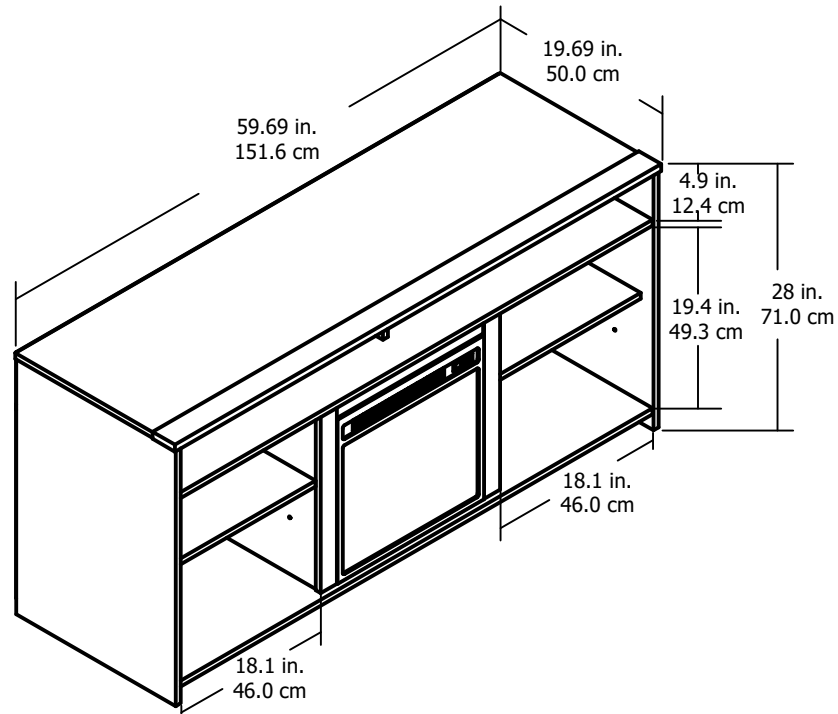

2920 Fireplace/TV Stand

Wood Breakdown:
85 xx% & MDF 5%
Total storage: 10.2 cubic feet

Overall Product Size:
59.69"W x 19.69"D x 28"H
151.6cm W x 50cm D x 71cm H

Maximum Weight Capacities
Unit Weight: 114 lbs. (51.7 kg)